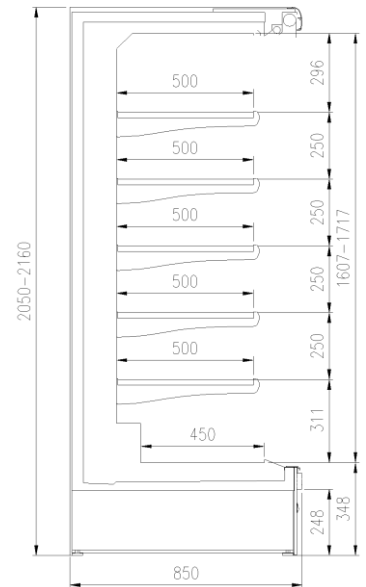

### GENOVA MULTI-DECK

Model		GEN 1000	GEN 1250	GEN 1875	GEN 2500
Width	mm	1017	1330	1955	2580
Depth	mm	850			
Height	mm	2050			
Temperature	C <sup>o</sup>	-1° ...+7°			
Refrigerant	Gas	R 407 F			
Power	Amps	10	10	15	15